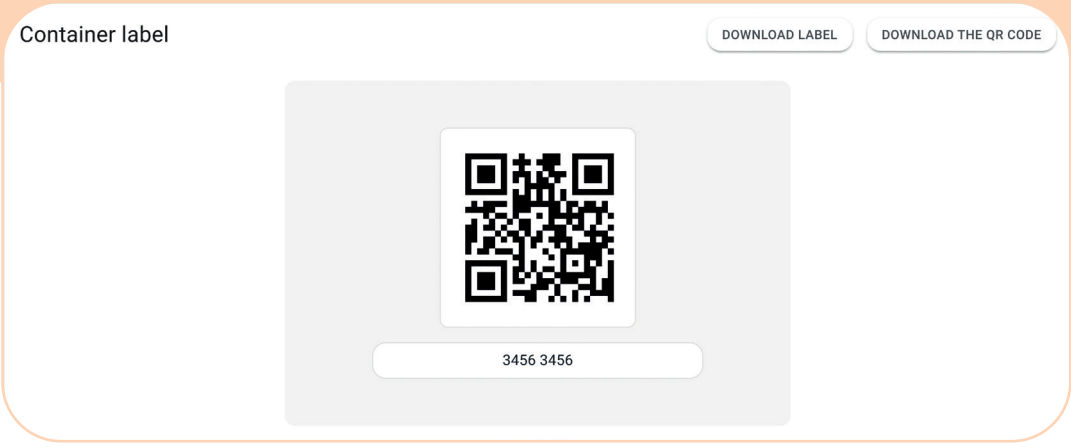

Example QR code