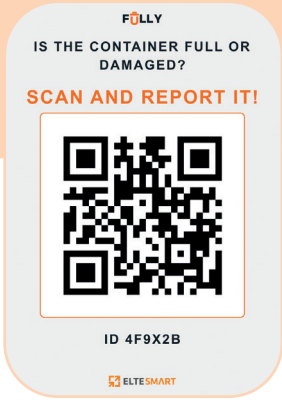

Label containers with a QR code – after scanning it, a dedicated, simple, and intuitive form allows users to easily report overflowing or damage. Optionally, a photo can be attached to the report.

**FÜLLY**
LIST OF REPORTS (24)
LIST OF CONTAINERS
REPORT ARCHIVE

## How the application works

**FULLY** simplifies the process of reporting issues related to the use of bins and containers. If a container is full or damaged, simply scan the QR code to notify the relevant service teams handling reports.

## Where to get QR codes?

QR codes can be generated free of charge directly within the **FULLY** application. It is also possible to order ready-made packages with pre-printed QR code labels.

Example QR code