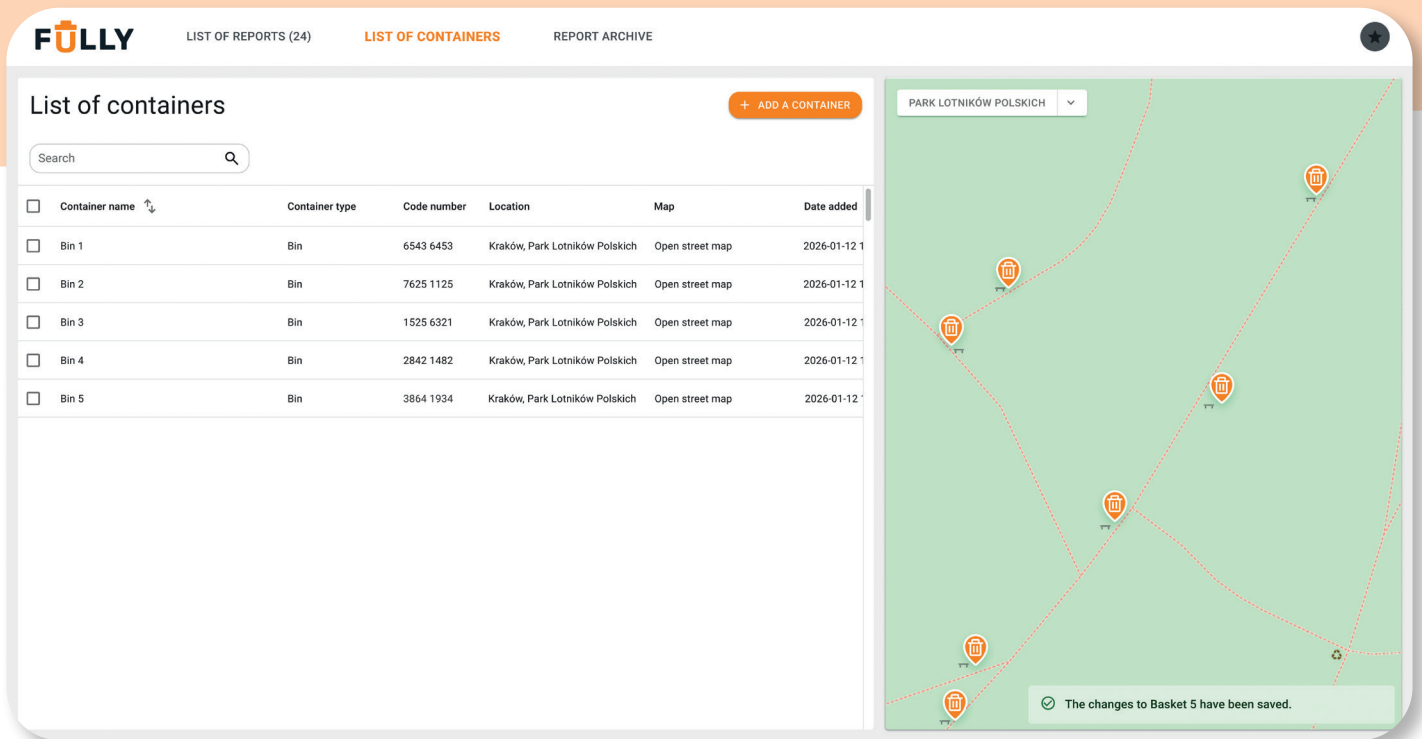

View of the container list along with their locations on the map

Want to learn more about systems supporting waste management processes? Visit our website at www.eltegroup.eu!

Elte Smart Sp. z o.o.
ul. Medyczna 15
30-688 Kraków, Polska
tel. +48 (12) 333 49 49
e-mail: biuro@eltesmart.pl
www.eltegroup.eu