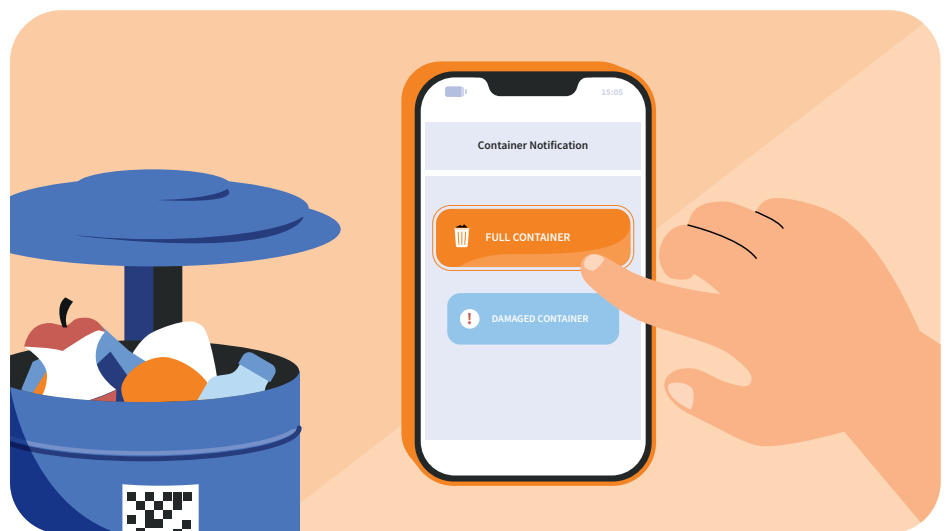

How the application works

FULLY simplifies the process of reporting issues related to the use of bins and containers. If a container is full or damaged, simply scan the QR code to notify the relevant service teams handling reports.

All reports are registered in real time, which increases team efficiency and helps direct staff to where they are most needed.

Where to get QR codes?

QR codes can be generated free of charge directly within the **FULLY** application. It is also possible to order ready-made packages with pre-printed QR code labels.