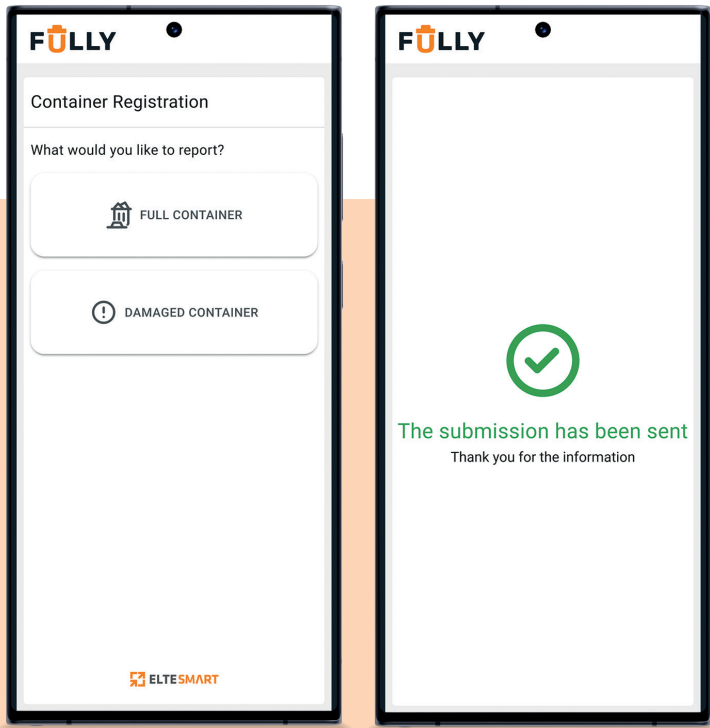

## How the application works

**FULLY** simplifies the process of reporting issues related to the use of bins and containers. If a container is full or damaged, simply scan the QR code to notify the relevant service teams handling reports.

## Where to get QR codes?

QR codes can be generated free of charge directly within the **FULLY** application. It is also possible to order ready-made packages with pre-printed QR code labels.

Example QR code

View of the user login screen for the FÜLLY web application